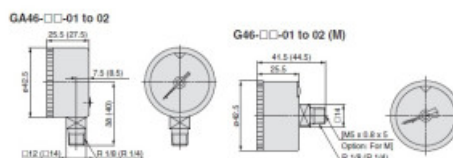

G(A)46 MAN. KRUHOVÝ PR.46, DO PANELU - Manometr pro všeobecné použití, volitelně i dolní přípoj

Kód produktu: 74120

Standard Specifications

Model		GA6	GA6S
Type		Back side thread	Vertical side thread
Port size⁽¹⁾		R 1/8, R 1/4 (Option M: with M5 female thread)	
Fluid⁽²⁾		Air	
Indication precision⁽³⁾		±3% F.S. (Full span)	
Material	Case (Surface treatment)	Roller steel (Electrodeposition coating black)	Stainless steel (Black metallic painted)
	Clear cover⁽⁴⁾	Polycarbonate	Polycarbonate
	Stud (Surface treatment)	Aluminum die-casted (Black anodize molybdenum coated)	Brass
	Bourdon tube	Brass	
Weight (kg)		0.05	0.075
Attachment: With cover ring assembly	C	Part no.: 1305104-1A	—
	Cs	Part no.: 1305104-2A	—

- Výrobce: **SMC**
- Materiál produktu: **Mosaz, polykarbonát: sklo**
- Materiál vnitřní: **Mosaz**
- Médium: **Vzduch, plyny**
- Pracovní teplota: **-5°C až 60°C**
- Norma výrobku: **RoHs**
- Použití produktu: **Pneumatické systémy, rozvody vzduchu**
- Zkrácená poznámka: **Třída přesnosti ±3%**

Manometr pro všeobecné použití, s ukazatelem mezní hodnoty. Montáž ve svislé poloze nebo ze strany. Přesnost měření: ±3 % (z celkového rozsahu).

Variety zboží