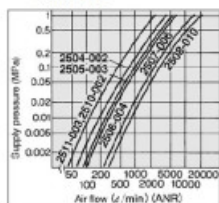

Series 25

2504 to 2511

Measurement distance: 1m