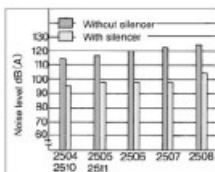

Series 25

2504 to 2511

Measurement distance: 1m

Construction

/Parts/Dimensions

- Výrobce: [SMC](#)
- Materiál produktu: **SUS303**
- Médium: **Vzduch, neutrální plyny, neutrální média**
- Pracovní teplota: **+5°C až +50°C**
- Norma výrobku: **RoHS**
- Použití produktu: **Ochrana sluchu v provozech strojírenství, kde vzniká vysoký hluk při úniku vzduchu z pneumatických p**

Řada "25" jsou kovové tlumiče hluku se zesílenou konstrukcí proti rázům. Jsou propustný v jednom směru a zabraňují rozptýlení olejové mlhy a hluku. K dispozici s R nebo NPT závitů. Rozpětí teplot +5 až +50°C (záporné teploty by tlumiče učinily nefunkčními). Velikosti těla a jejich symboly (Body size) dle závitů: 1/4, 3/8, 1/2, 3/4 a 1". Aktivní činná plocha dle "size", viz katalog.

Varianty zboží

Objednací kód

Provozní tlak

Hmotnost

DN

Vnější závit

Mj

Vaše cena bez DPH

Sklad

SMC-2504-002

10 bar

0,111 kg

4 mm

R 1/4"

ks

248,40 Kč

Lanškroun: 0Pardubice: 0Zlín: 0Praha - Zličín: 0Praha - Letňany: 0Ostrava: 0

SMC-2505-003

10 bar

0,106 kg

5 mm

R 3/8"

ks

248,40 Kč

Lanškroun: 0Pardubice: 0Zlín: 0Praha - Zličín: 0Praha - Letňany: 0Ostrava: 0

SMC-2506-004

10 bar

0,113 kg

6 mm

R 1/2"

ks

248,40 Kč

Lanškroun: 0Pardubice: 0Zlín: 0Praha - Zličín: 0Praha - Letňany: 0Ostrava: 0

SMC-2507-006

10 bar

0,31 kg

7 mm

R 3/4"

ks

703,20 Kč

Lanškroun: 0Pardubice: 0Zlín: 0Praha - Zličín: 0Praha - Letňany: 0Ostrava: 0