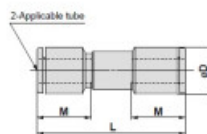

AKH ZPĚTNÝ VENTIL 2x PUSH-IN - Zpětný ventil s nástrčnými spojkami

Kód produktu: 74096

Dimensions

Straight Type: AKH

Series AKH/AKB

Millimeter Size

Applicable tube O.D.	Model	eD	L	M	Effective area (mm ²)	Weight g
4	AKH04-00	9.3	33.5	12.7	2.8	3
6	AKH06-00	13.6	37.1	13.5	6.5	5
8	AKH08-00	15.2	53.3	18.5	14	10
10	AKH10-00	18.5	63.6	21	24	17
12	AKH12-00	21.7	70.2	22	34	25

Inch Size

Applicable tube O.D.	Model	eD	L	M	Effective area (mm ²)	Weight g
5/32	AKH03-00	9.3	33.5	12.7	2.8	3
1/4	AKH07-00	12	39	13.6	6.5	6
5/16	AKH09-00	15.2	53.3	18.5	14	10
3/8	AKH11-00	18.5	63.6	21	24	17
1/2	AKH13-00	21.7	70.2	22	34	24