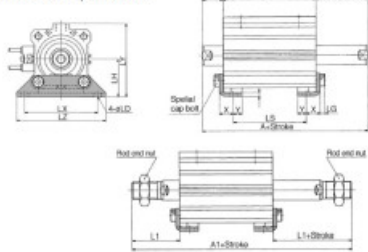

Foot/CQ2WL, CDQ2WL

Rod end male thread

Bore (mm)	Without auto switch		With auto switch		L1
	A	B	A	B	
32	52 to 75	80 to 100	52 to 75	80 to 100	38.5
40	52 to 75	80 to 100	52 to 75	80 to 100	38.5
50	52 to 75	80 to 100	52 to 75	80 to 100	43.5

Rod end male thread

- Výrobce: [SMC](#)
- Použití produktu: **Ocelový úhleník**

Vhodné pro řadu válců: CQ2,CVQ,CLQ.

Varianty zboží

Objednací kód

Hmotnost

Série

Velikost [modul]

Mj

Vaše cena bez DPH

Sklad

SMC-CQ-L012

0,02 kg

CQ2,CVQ,CLQ

SIZE (12)

ks

119,30 Kč

Lanškroun: **0**Pardubice: **0**Zlín: **0**Praha - Zličín: **0**Praha - Letňany: **0**Ostrava: **0**

SMC-CQ-L016

0,046 kg

CQ2,CVQ,CLQ

SIZE (16)

ks

131,40 Kč

Lanškroun: **0**Pardubice: **0**Zlín: **0**Praha - Zličín: **0**Praha - Letňany: **0**Ostrava: **0**

SMC-CQ-L020

0,082 kg

CQ2,CVQ,CLQ

SIZE (20)

ks

145,50 Kč

Lanškroun: **0**Pardubice: **0**Zlín: **0**Praha - Zličín: **0**Praha - Letňany: **0**Ostrava: **0**

SMC-CQ-L025

0,093 kg

CQ2,CVQ,CLQ

SIZE (25)

ks

169,70 Kč

Lanškroun: **0**Pardubice: **0**Zlín: **0**Praha - Zličín: **0**Praha - Letňany: **0**Ostrava: **0**

SMC-CQ-L032

0,067 kg

CQ2,CVQ,CLQ

SIZE (32)

ks

84,70 Kč

Lanškroun: **0**Pardubice: **0**Zlín: **0**Praha - Zličín: **0**Praha - Letňany: **0**Ostrava: **0**

SMC-CQ-L040

0,076 kg

CQ2,CVQ,CLQ

SIZE (40)

ks